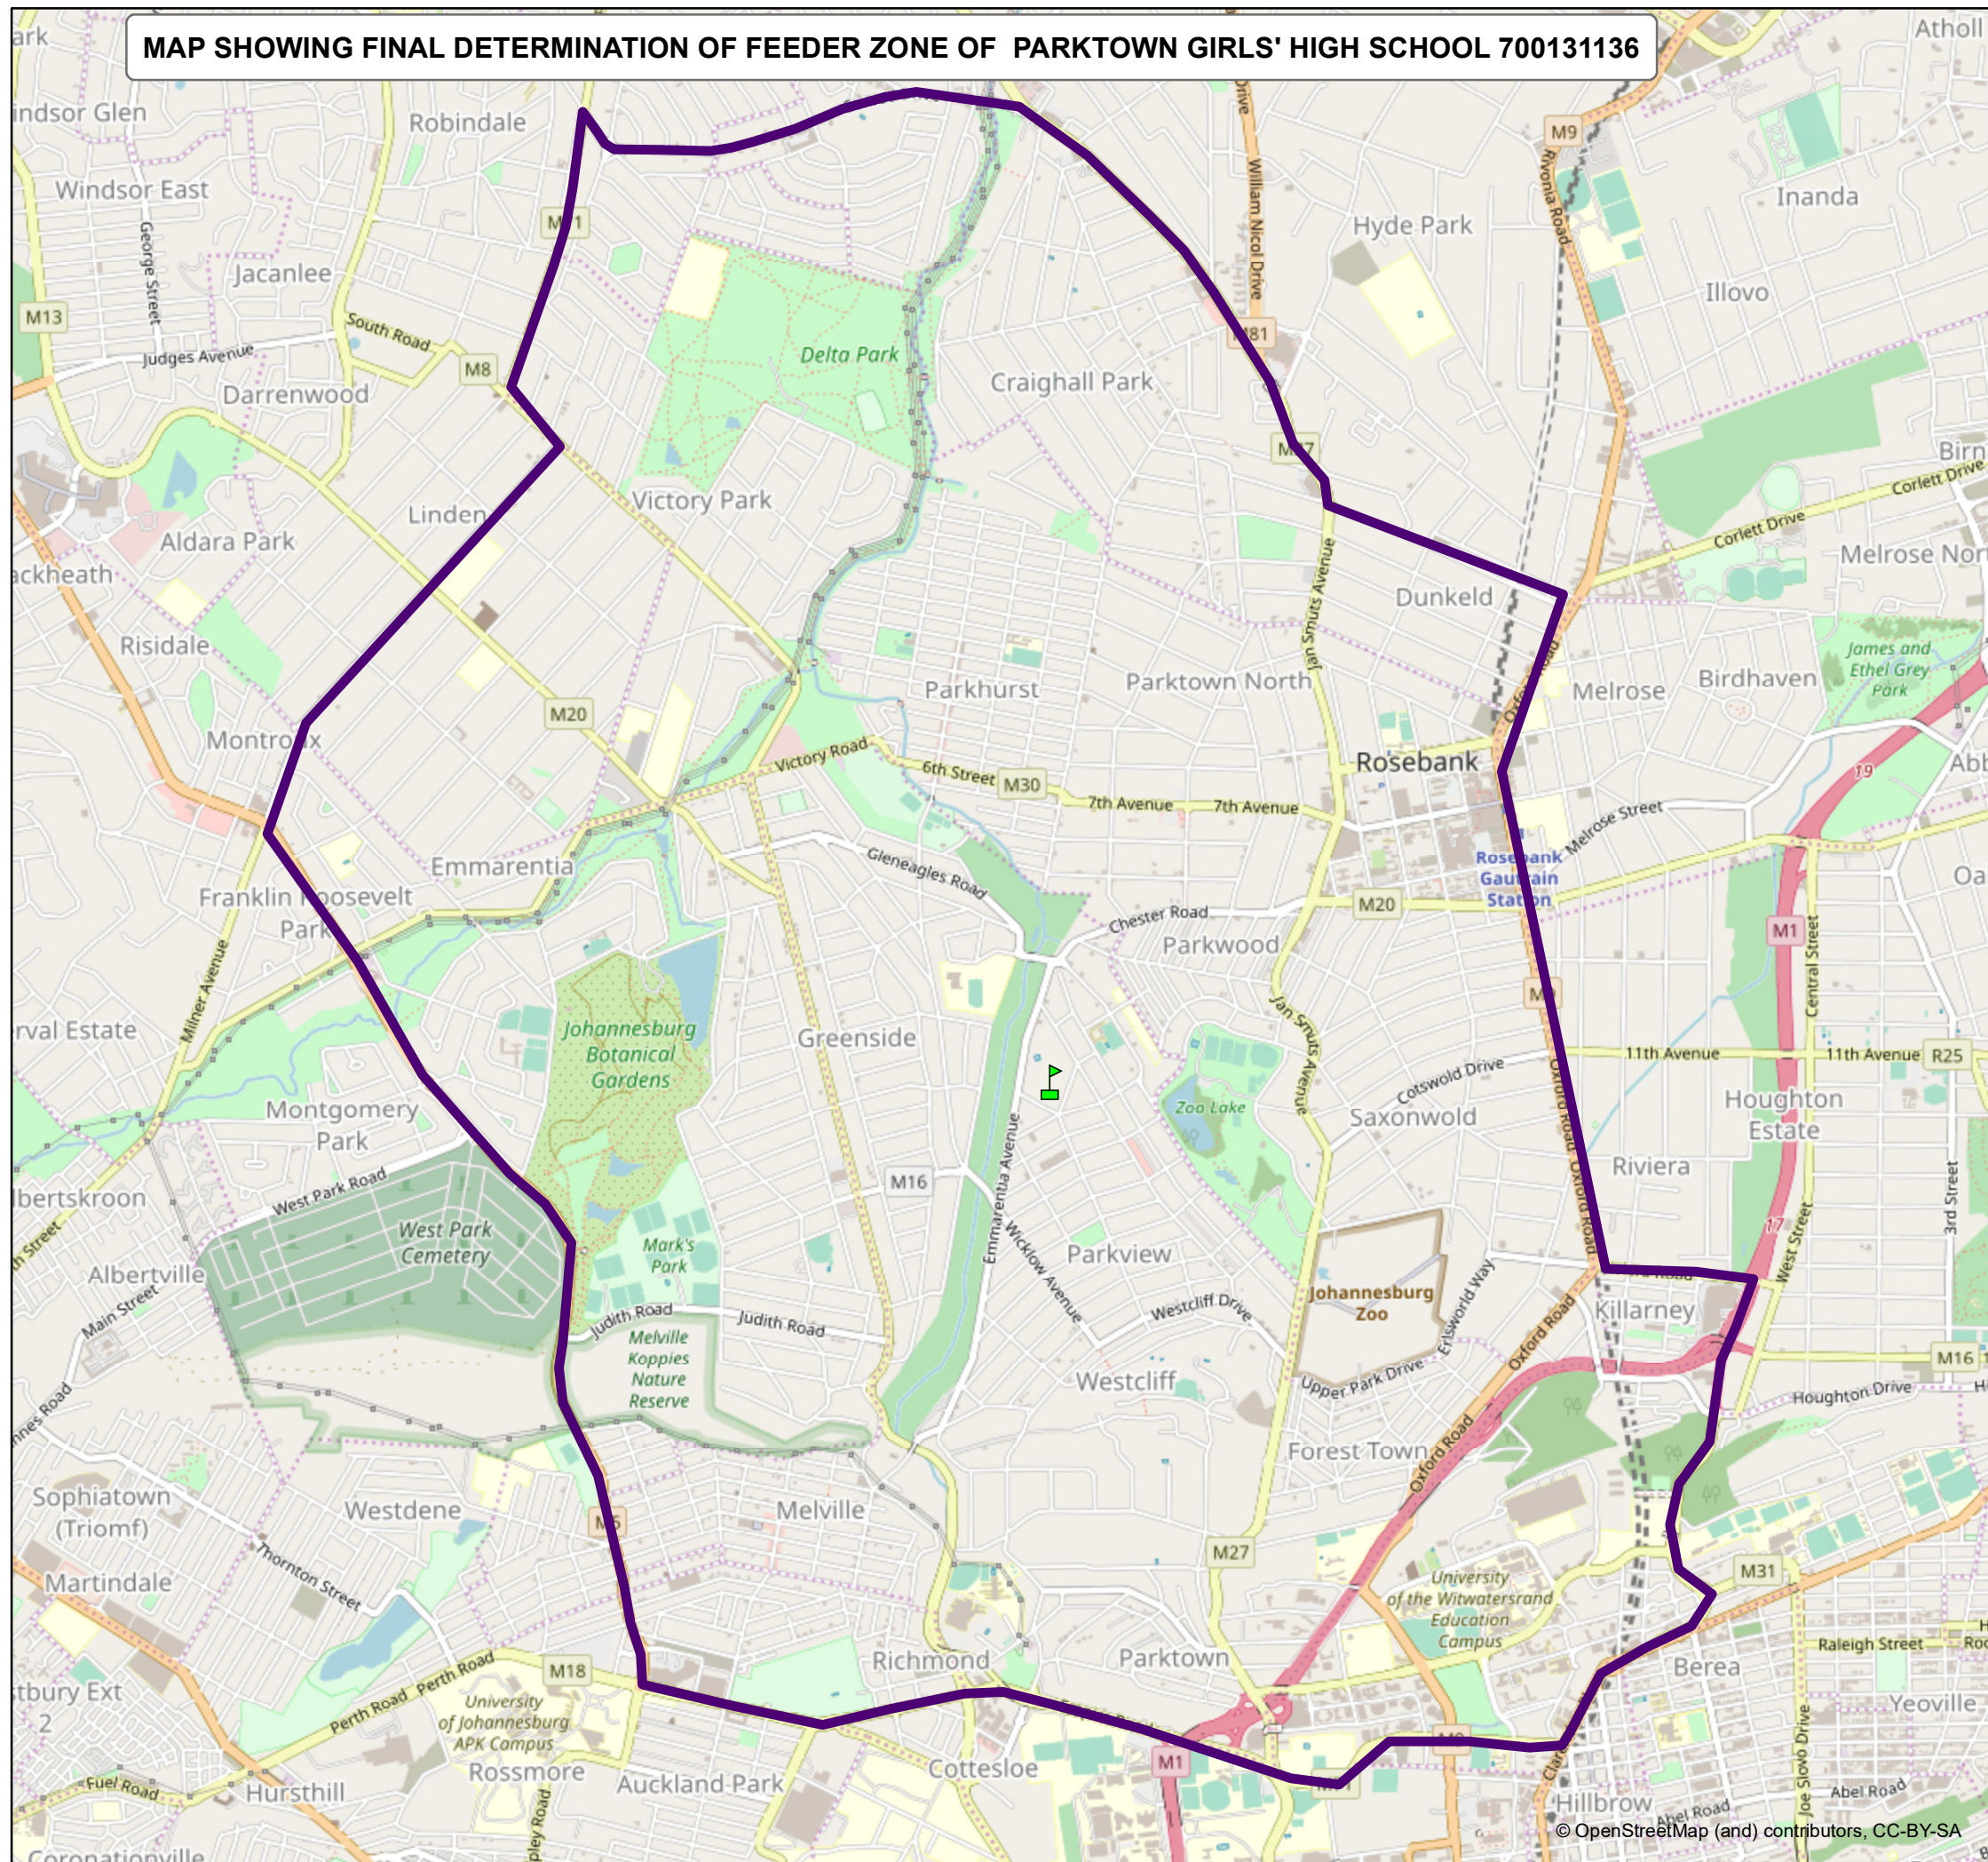

**MAP SHOWING FINAL DETERMINATION OF FEEDER ZONE OF PARKTOWN GIRLS' HIGH SCHOOL 700131136**

**GAUTENG PROVINCE**  
EDUCATION  
REPUBLIC OF SOUTH AFRICA

**DISTRICT: JOHANNESBURG NORTH**  
**INSTITUTION:**  
**PARKTOWN GIRLS' HIGH SCHOOL**  
**EMIS NUMBER: 700131136**

CIRCUIT NUMBER: 3  
CLUSTER NUMBER: 3

ADDRESS:  
55  
TYRONE AVENUE  
PARKVIEW

JOHANNESBURG

LATITUDE: -26.156739  
LONGITUDE: 28.022087

**LEGEND**

-  SCHOOL
-  FEEDER ZONE

Production date: November 2018  
Prepared by: EMIS

Data Sources:  
OpenStreetMap and Contributors  
Gauteng Department of Education