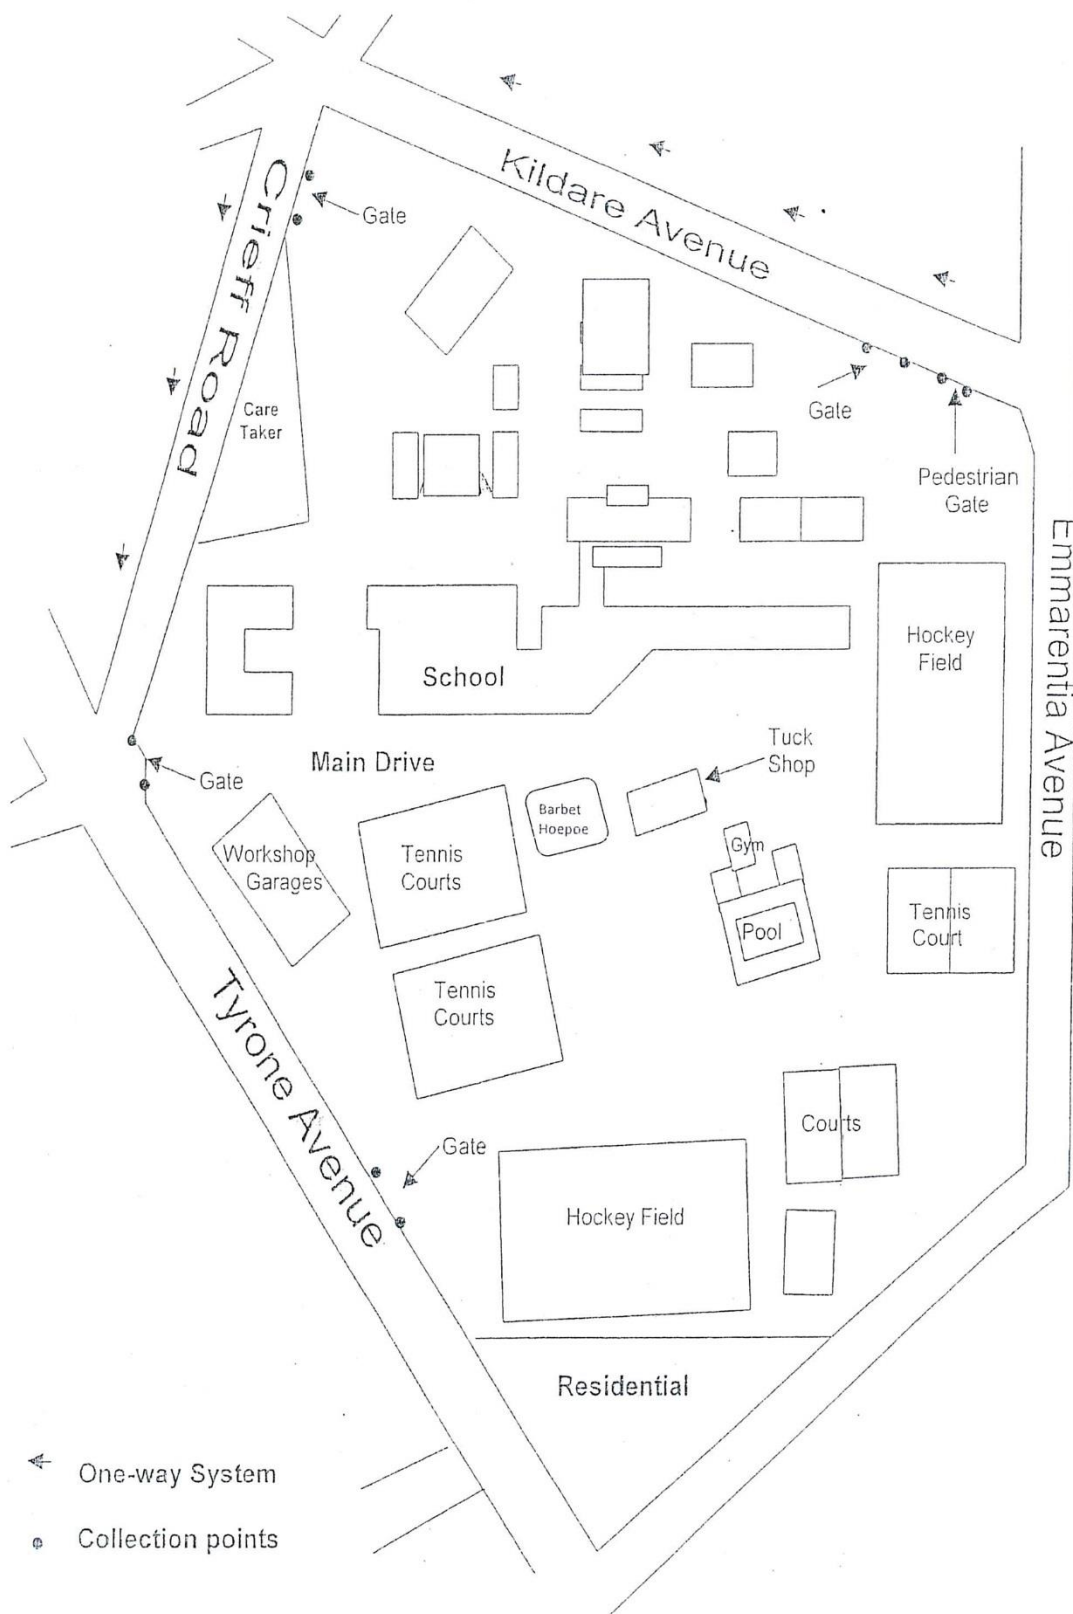

### 2. One-way system

- Kildare Avenue and Crieff Road: one-way signs indicate traffic direction from 06:30 until 08:00 in the mornings and from 13:00 until 15:30 in the afternoons.
- Failure to obey this system could result in a serious penalty from the Traffic Department.
- Parents/guardians may not park their cars in the driveway, on pavements, on corners, on yellow lines or in front of the school's main gate.

### 3. Departure from school

- The same collection points for each grade are to be used after school.
- Learners being collected after 15:00 (Monday to Thursday) and 14:45 (Friday) must wait inside the school grounds.
- Learners may not sit outside the main gate in the afternoons or before school. This area is to be kept clear at all times.

### 4. Parking

- For safety reasons parents/guardians may not use the lower part of Kildare Avenue (between the Kildare Avenue gate and Emmarentia Avenue) as a drop-off or collection point. This area should be kept clear of vehicles.
- **The area in front of the main gate may not be used as a drop-off or collection point at any time, as this is a traffic hazard.**
- Parents/guardians are requested to park outside the school grounds when dropping off learners and when collecting learners.
- Parents/guardians may park inside the school grounds after 16:30.
- Parking for certain school functions may be allocated to the area behind the Science laboratories (entrance in Kildare Avenue) as well as the main drive. The guard at the gate will advise parents/guardians.

Parkview Golf Course

- ↖ One-way System
- Collection points