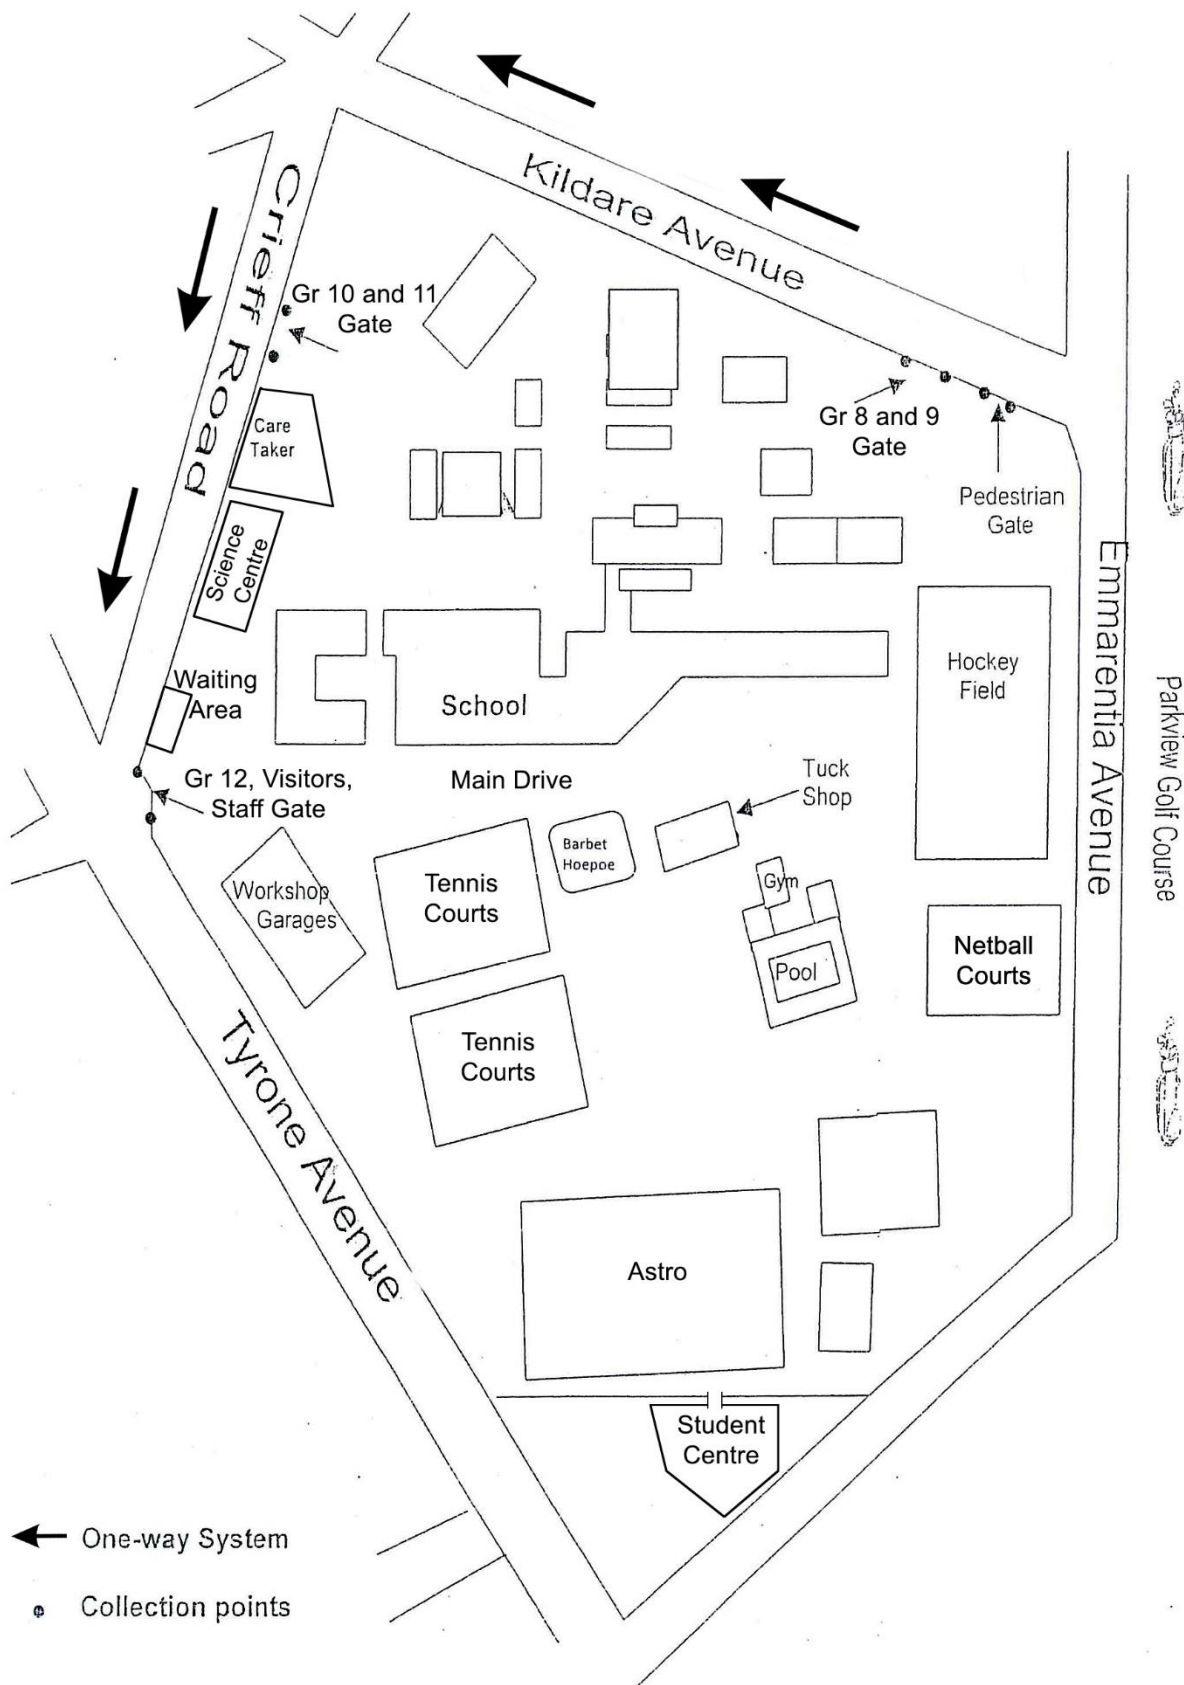

All parents/guardians and learners to adhere strictly to the following points of procedure:

- 1. Arrival at school**
 - Grade 8 and 9 learners use the Kildare Avenue entrance.
 - Grade 10 and 11 learners use the Crieff Road entrance.
 - Grade 12 learners, staff and visitors use the main entrance in Tyrone Avenue.
- 2. One-way system**
 - Kildare Avenue and Crieff Road: one-way signs indicate traffic direction from 06:30 until 08:00 in the mornings and from 13:00 until 15:00 in the afternoons.
 - Failure to obey this system could result in a serious penalty from the Traffic Department.
 - Parents/guardians may not park their cars in the driveway, on pavements or in front of the school's main gate.
- 3. Departure from school**
 - The same collection points for each grade are to be used after school.
 - Learners being collected after 14:45 must wait inside the school grounds.
 - Learners may not sit near the main gate in the afternoons or before school. This area is to be kept clear at all times.
 - Learners must make use of the waiting area to the right of the main entrance.
- 4. Parking**
 - For safety reasons parents/guardians may not use the lower part of Kildare Avenue (between the Kildare Avenue gate and Emmarentia Avenue as a drop-off or collection point. This area should be kept clear of vehicles.
 - **The area in front of the main gate may not be used as a drop off or collection point at any time, as this is a traffic hazard.**
 - Parents/guardians are requested to park outside the school grounds when dropping off learners and when collecting learners before 17:00.
 - Parents/guardians may park inside the school grounds after 17:00 only.
 - Parking for certain school functions may be allocated to the area behind the Science Laboratories (entrance in Kildare Avenue) as well as the main drive. The guard at the gate will advise parents/guardians.

← One-way System

• Collection points